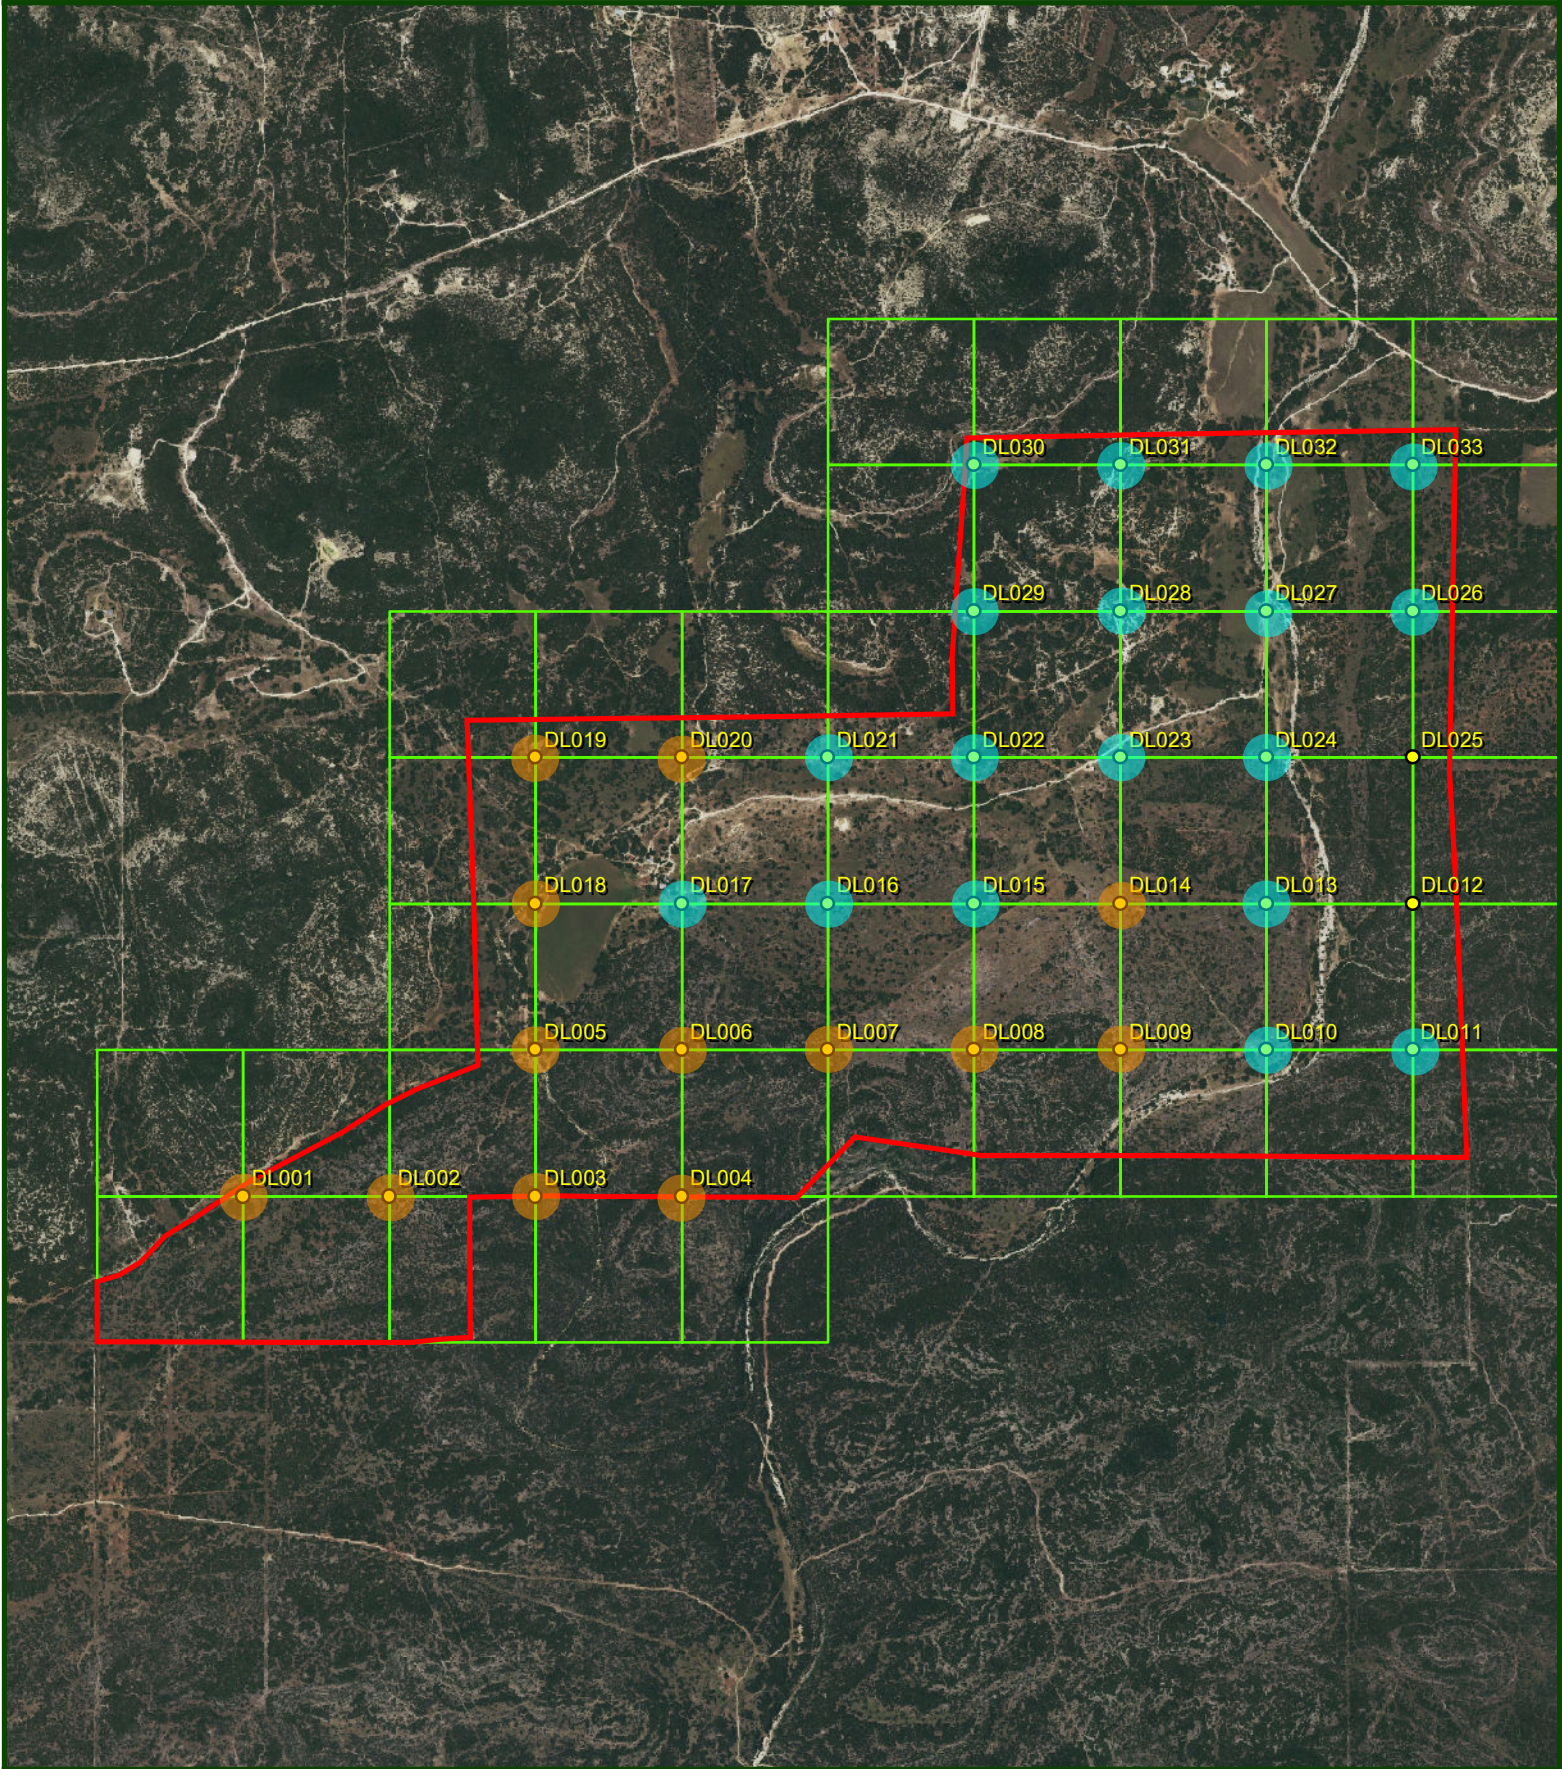

**Audubon Conservation Ranching  
Spring Monitoring Bird Survey**

**DWD Longhorns LLC  
Seco Valley Ranch  
Medina County, TX  
June 14 & 15, 2023**

Olive Sparrow perched in a live oak in the northwest region of the property

# Davis Family Properties, Ltd.

+/- 1883 Acres - Medina County

● Surveyed 06/14/23  
● Surveyed 06/15/23

Property Boundary  
 500m x 500m Grid

● Points

**Feet**  
 0 387.5775 1,550

SPECIES	COUNT	STATUS
Black-bellied Whistling Duck	1	YR
Northern Bobwhite *	6	YR
Wild Turkey *	2	YR
Inca Dove	1	YR
Common Ground-Dove	15	YR
White-winged Dove	21	YR
Mourning Dove	51	YR
Greater Roadrunner	1	YR
Yellow-billed Cuckoo	6	BR
Common Nighthawk	2	BR
Chuck-will's-widow *	1	BR
Black-chinned Hummingbird	3	BR
Turkey Vulture	3	YR
Cooper's Hawk	1	YR
Red-tailed Hawk	1	YR
Golden-fronted Woodpecker	1	YR
Ladder-backed Woodpecker	3	YR
Crested Caracara	1	YR
Ash-throated Flycatcher	16	BR
Eastern Phoebe	2	YR
Vermilion Flycatcher	14	BR
White-eyed Vireo	10	BR
Hutton's Vireo	4	YR
Woodhouse's Scrub-Jay	3	YR
Common Raven	1	YR
Purple Martin	25	BR
Barn Swallow	4	BR
Cave Swallow	1	BR

<b>TOTAL SPECIES OBSERVED</b>	<b>56</b>
<b>TOTAL INDIVIDUALS OBSERVED</b>	<b>518</b>
<b>SGCN (Edward's Plateau)</b>	<b>11</b>

Symbology: YR = year-round resident species, WI = over-wintering migratory species, BR = Breeding, MI = Migration only

\* denotes a Species of Greatest Conservation Need (2012 TCAP)

\*\* Summary "COUNT" numbers do not reflect species numbers on the property, as survey protocols do not establish a maximum survey range from survey stations